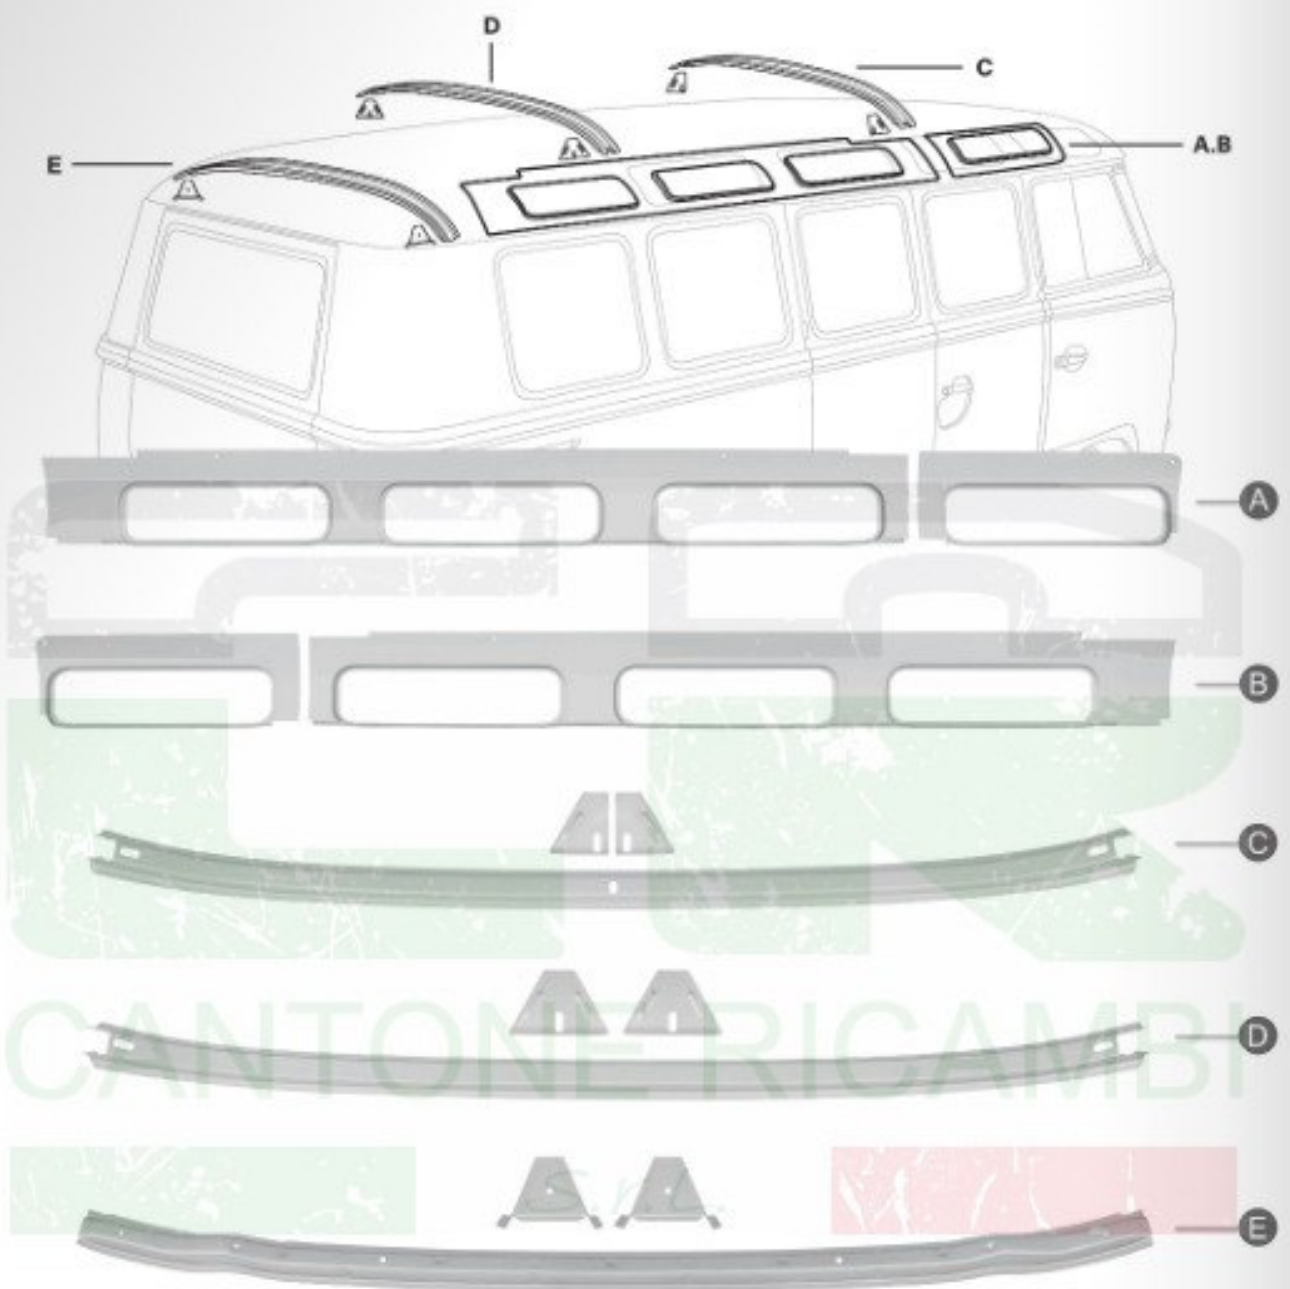

A 0890-803 / 241 817 121 + 125 03/50-07/67
SKYLIGHT INNER REINFORCEMENT LEFT

B 0890-804 / 241 817 122 + 126 03/50-07/67
SKYLIGHT INNER REINFORCEMENT RIGHT

C 0890-805 / 241 817 303 03/50-07/67
ROOF REINFORCEMENT FRONT

D 0890-806 / 211 817 323 03/55-07/67
ROOF REINFORCEMENT MIDDLE

E 0890-807 / 221 817 331 08/63-07/67
ROOF PANEL INNER BRACE REAR/ HATCH
DOOR HINGE SUPPORT