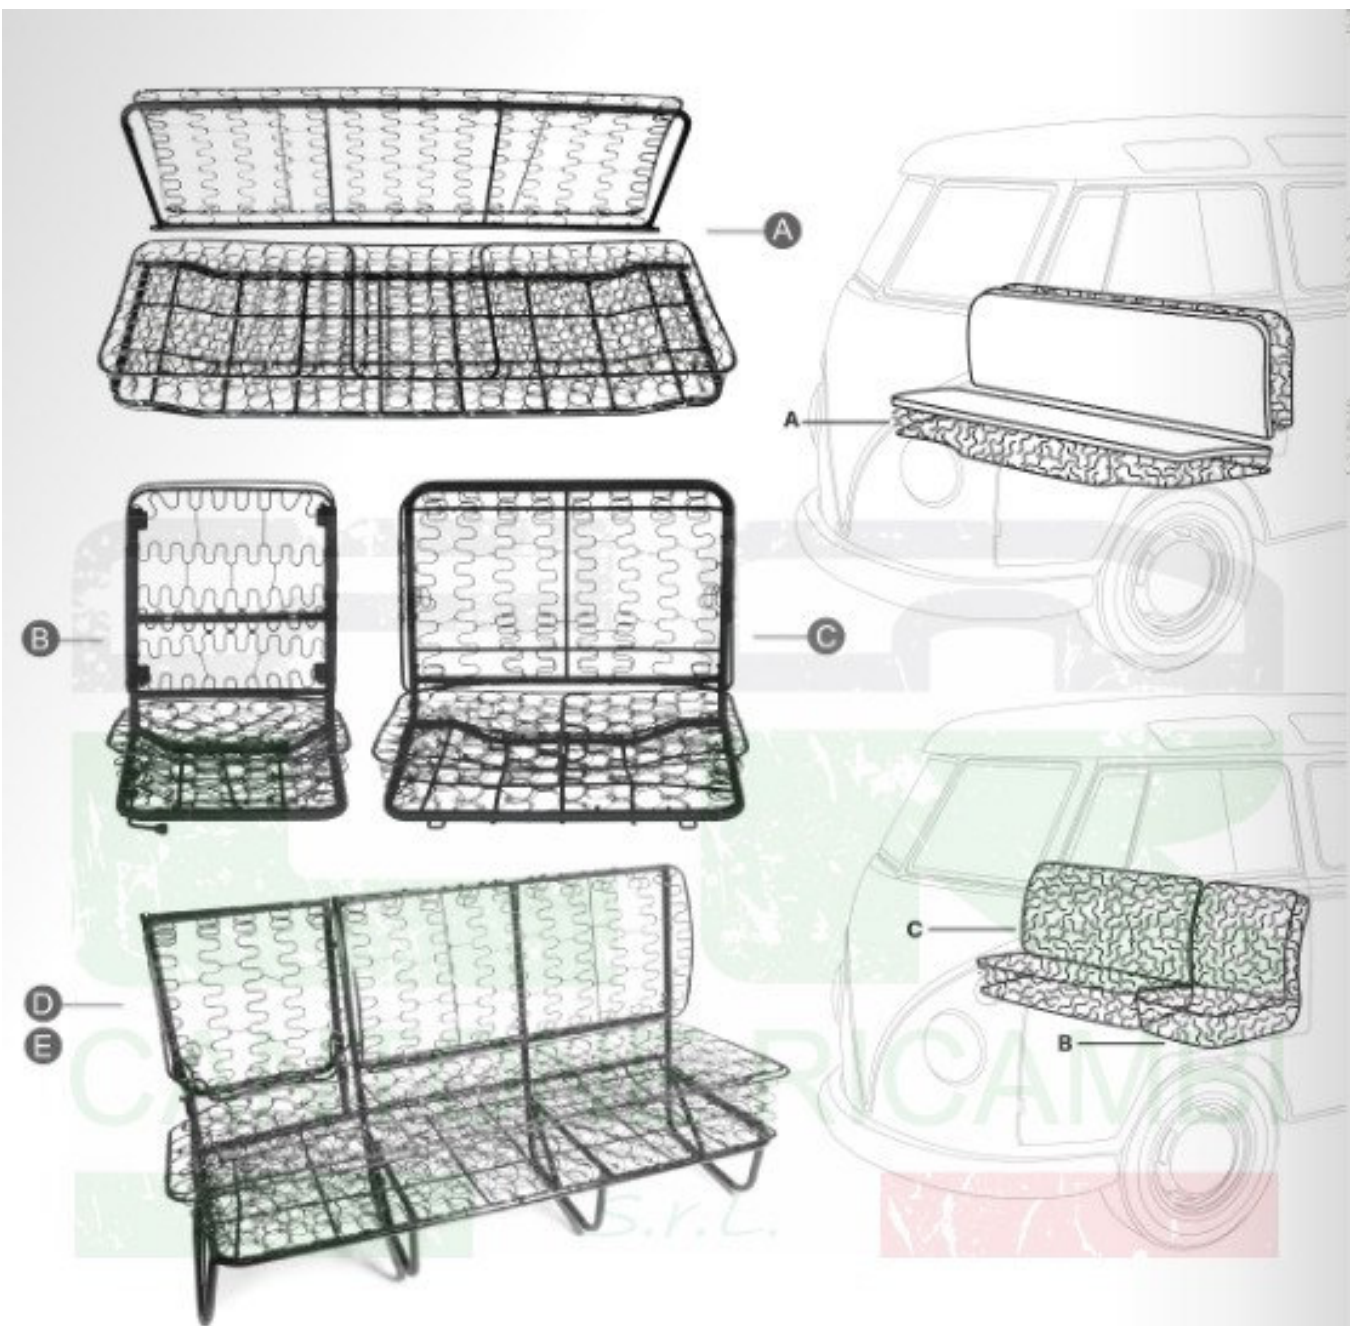

- **A** 3400-200 03/55-07/62
  FRONT SEAT FRAME BOTTOM AND BACK
- **C** 3400-210 08/62-07/67
  FRONT SEAT FRAME RIGHT 2/3 BOTTOM AND BACK
- **E** 3400-320 08/63-07/67
  MIDDLE SEAT FRAME BOTTOM AND BACK

- **B** 3400-205 08/62-07/67
  FRONT SEAT FRAME LEFT 1/3 BOTTOM AND BACK
- **D** 3400-310 03/55-07/63
  MIDDLE SEAT FRAME BOTTOM AND BACK