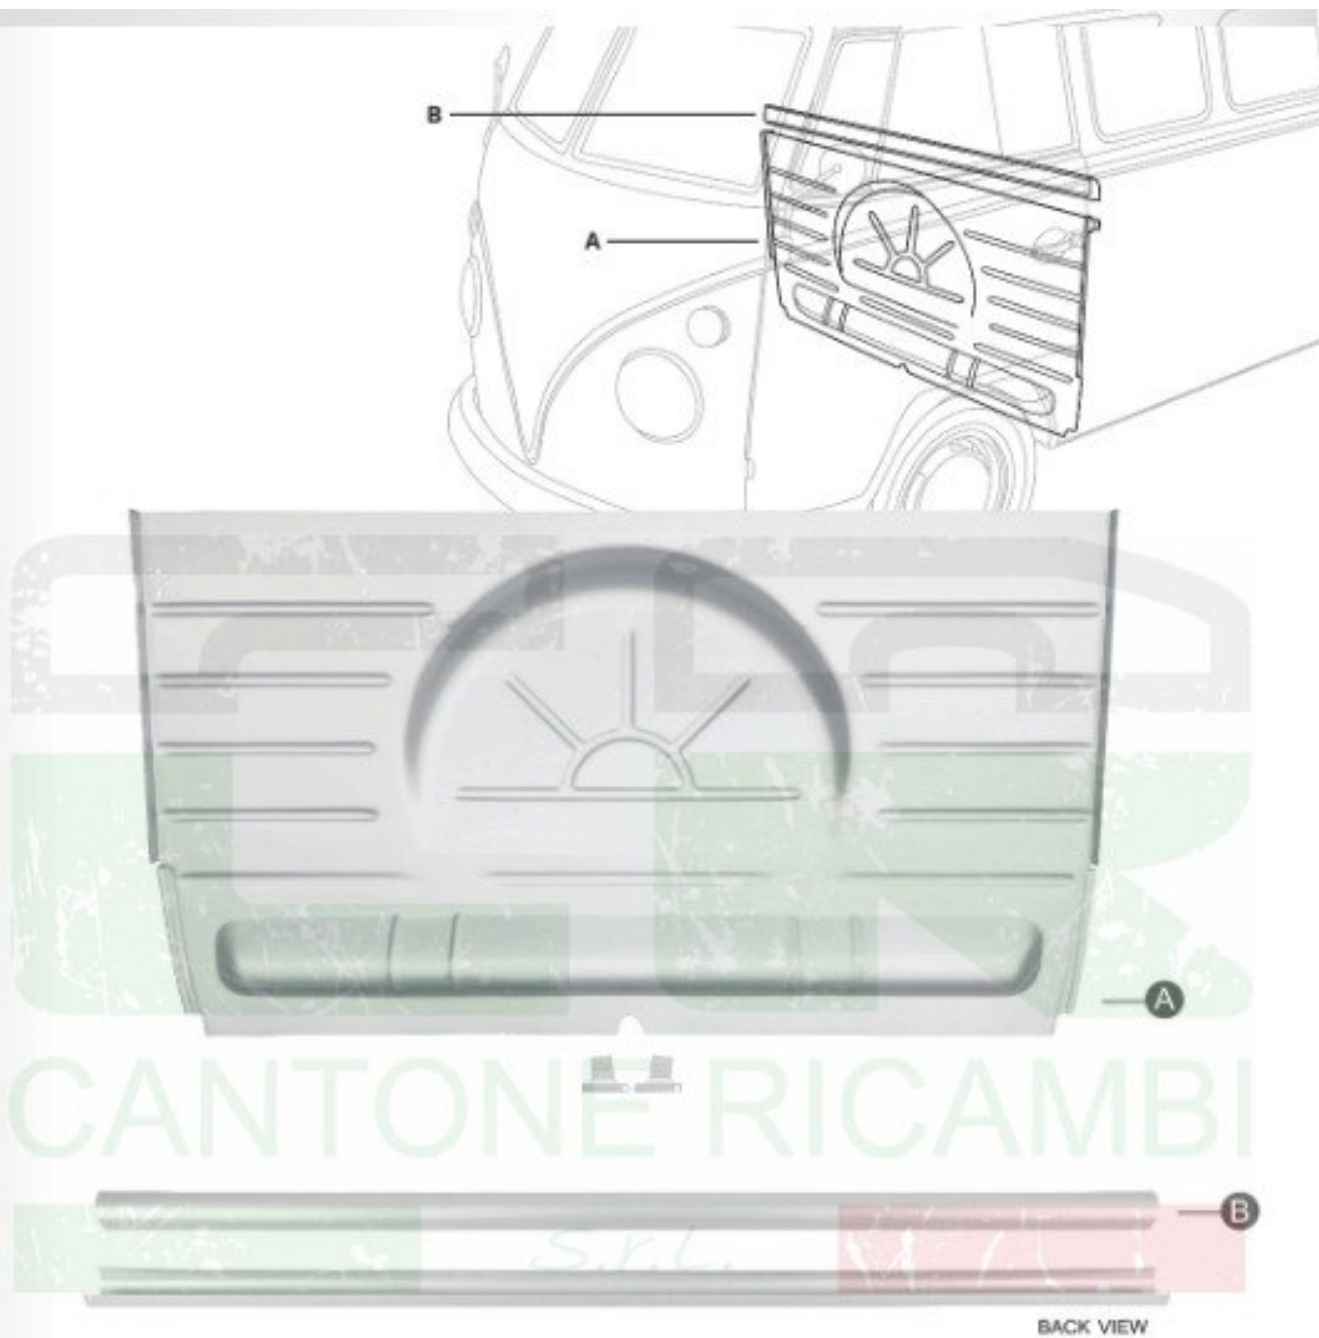

BACK VIEW

A 0890-795 / 211 801 081C 08/55-07/62
BULKHEAD

COMING SOON
B 0890-793 08/55-07/62
BULKHEAD TOP COVER FOR DELUXE MODEL