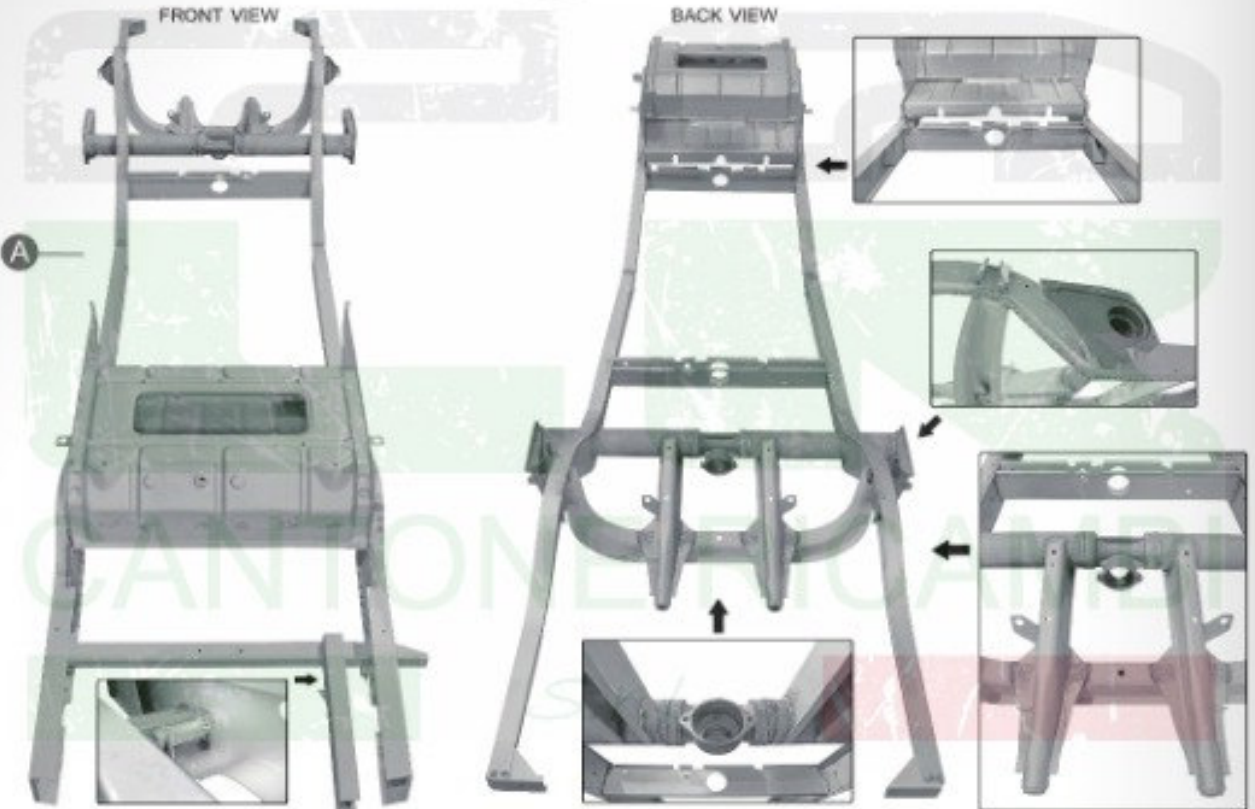

COMING SOON
A 0890-702 03/55-07/59
CHASSIS COMPLETE