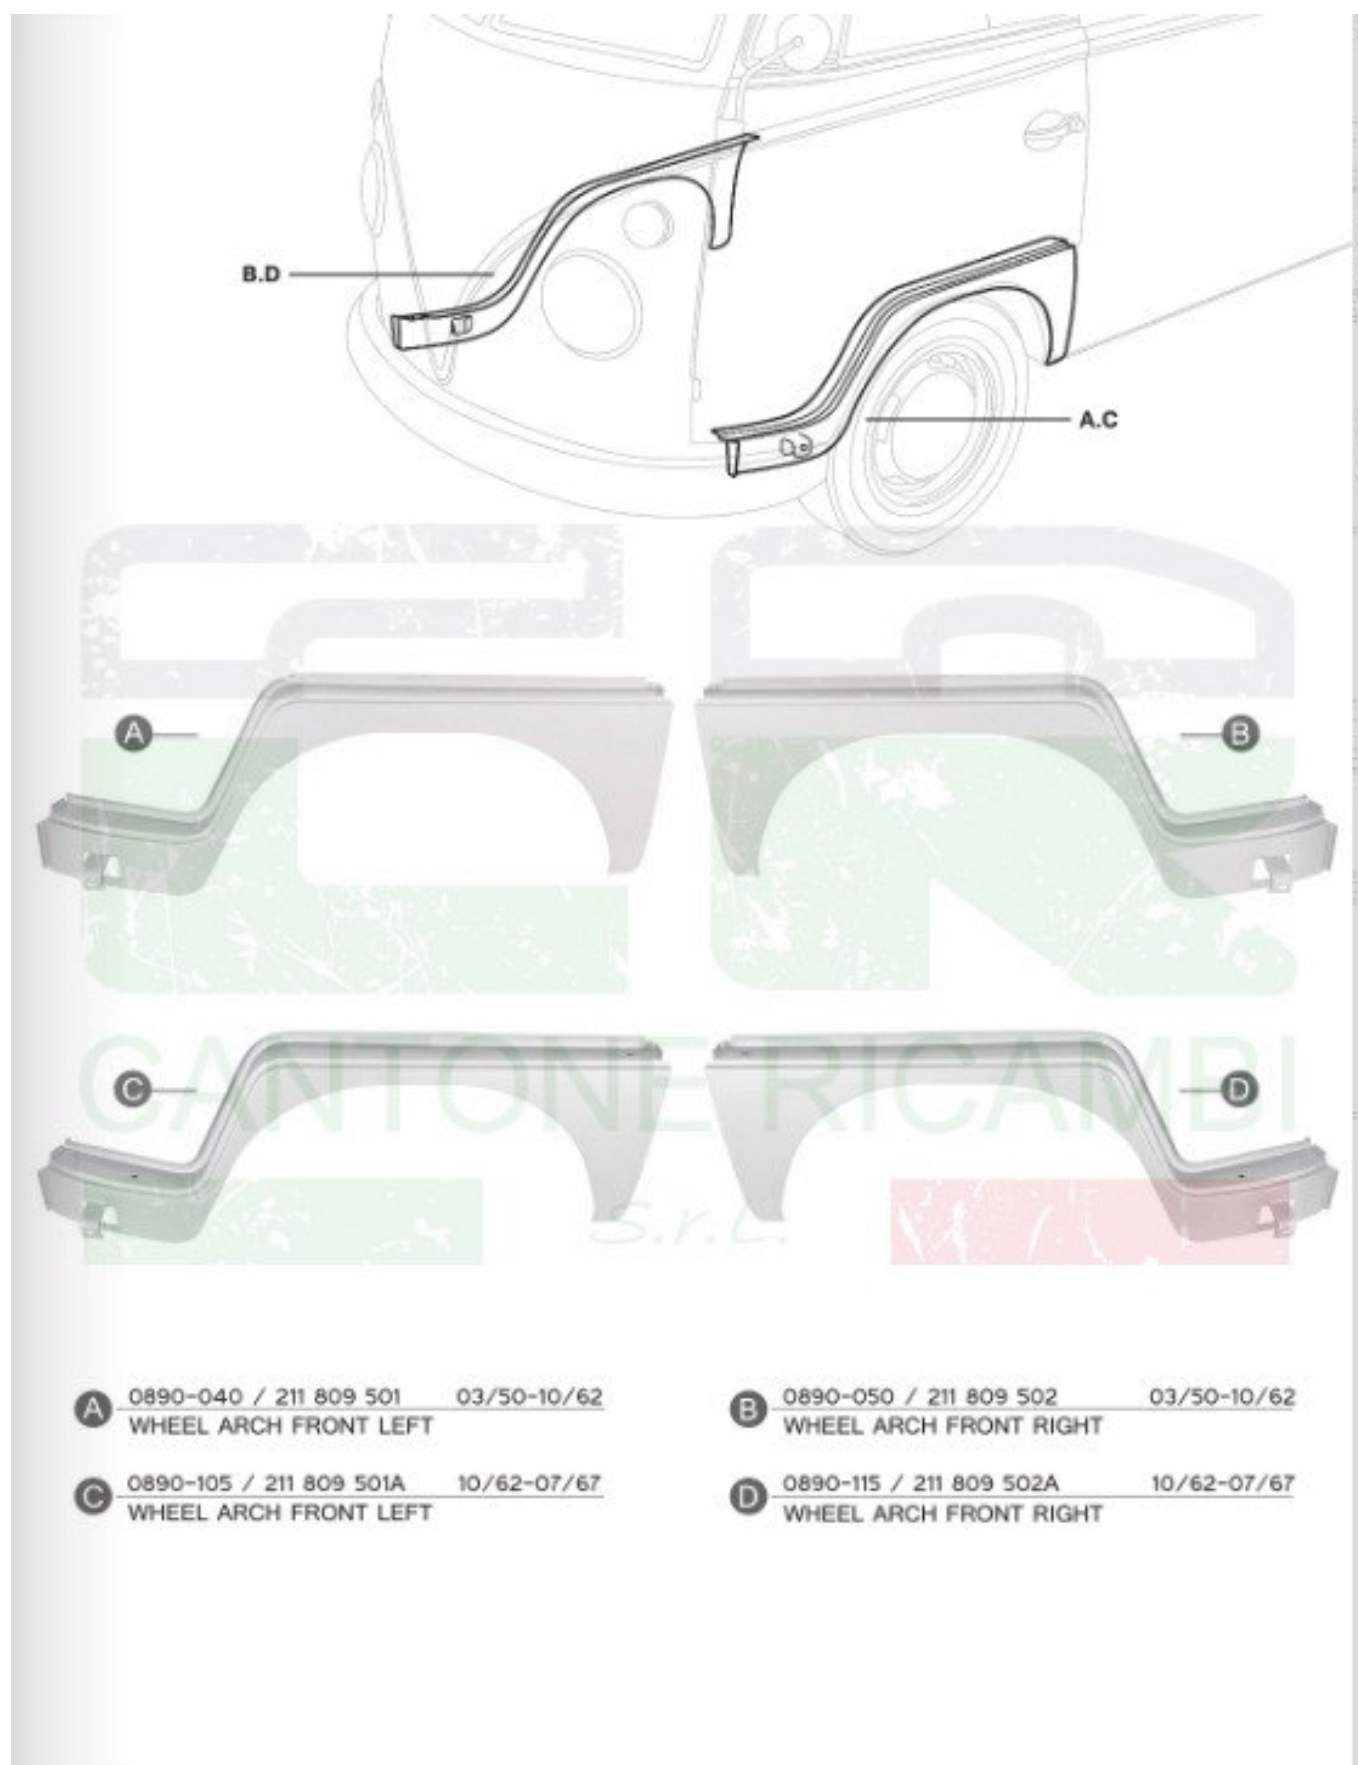

A 0890-040 / 211 809 501 03/50-10/62
WHEEL ARCH FRONT LEFT

C 0890-105 / 211 809 501A 10/62-07/67
WHEEL ARCH FRONT LEFT

B 0890-050 / 211 809 502 03/50-10/62
WHEEL ARCH FRONT RIGHT

D 0890-115 / 211 809 502A 10/62-07/67
WHEEL ARCH FRONT RIGHT