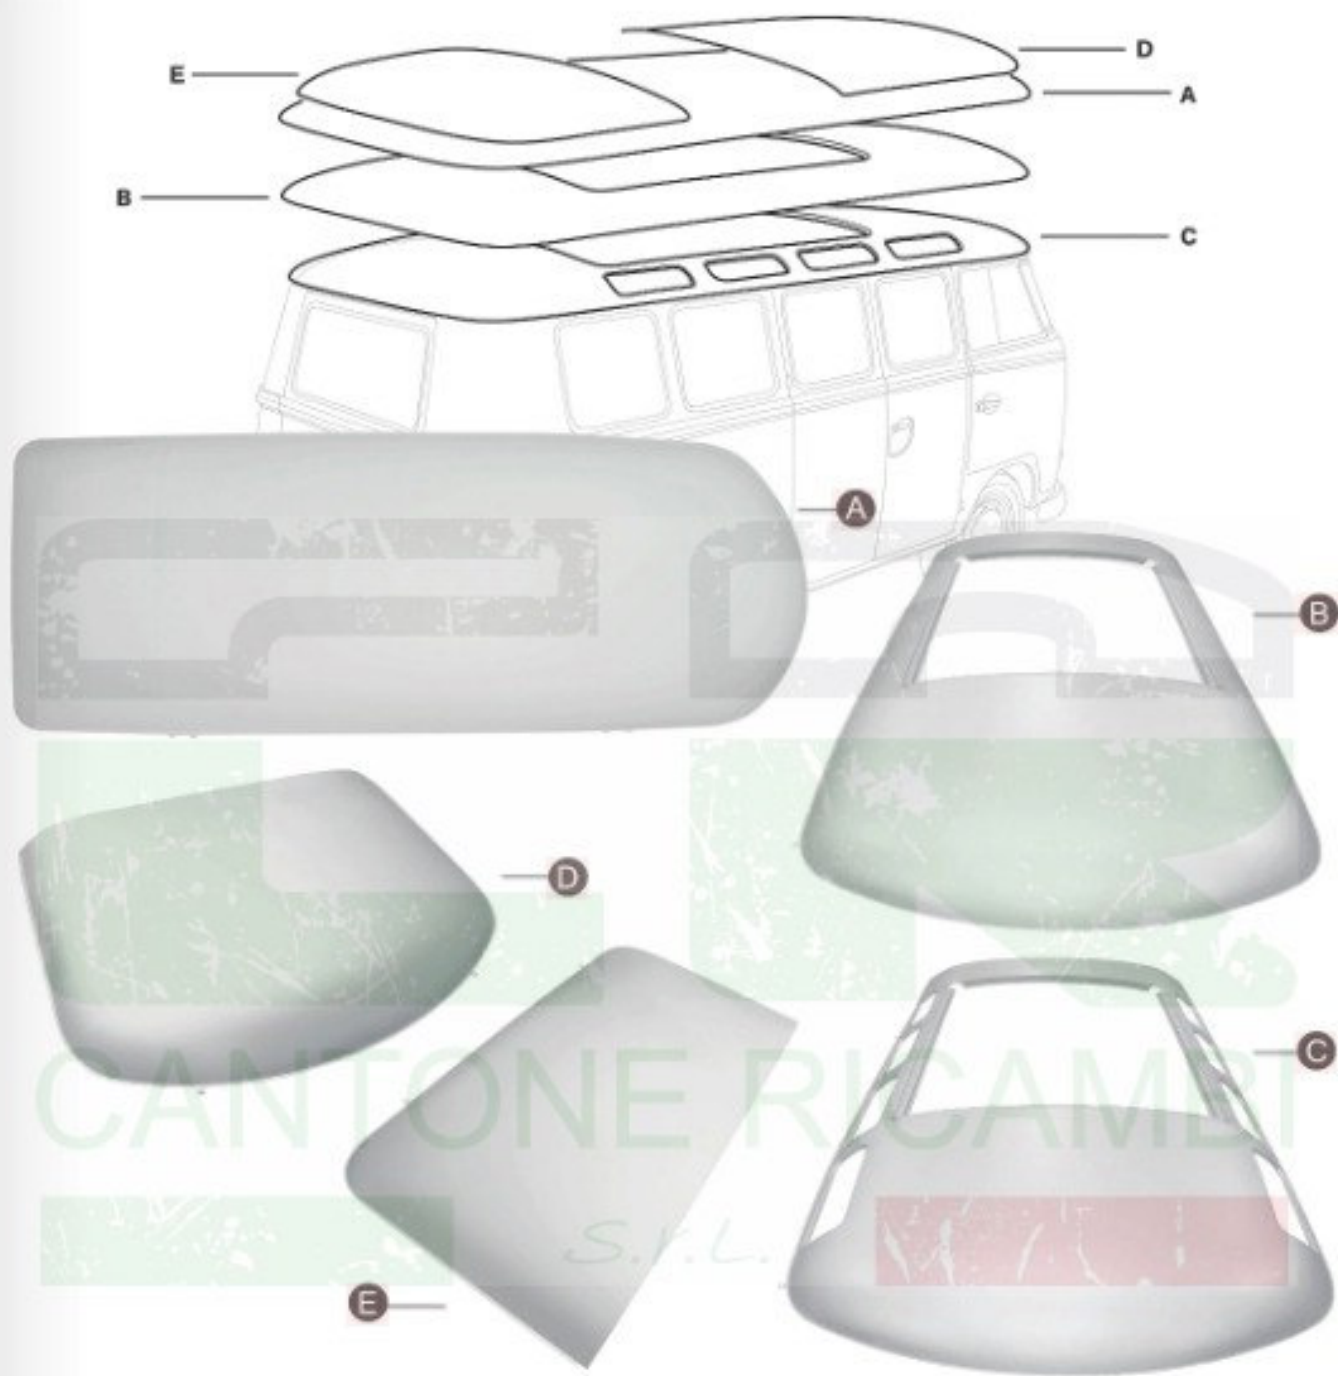

A 0890-800 / 211 817 031A 03/55-07/67
ROOF

B 0890-801 / 225 817 031A 03/55-07/67
ROOF WITH SUNROOF CUT OUT

D 0890-820 / 211 817 031A/front 03/55-07/67
ROOF REPAIR PANEL FRONT BUS/PICK-UP

C 0890-802 / 241 817 031B 03/55-07/67
ROOF SAMBA/DELUXE

E 0890-830 / 211 817 031A/rear 03/50-07/67
ROOF REPAIR PANEL REAR