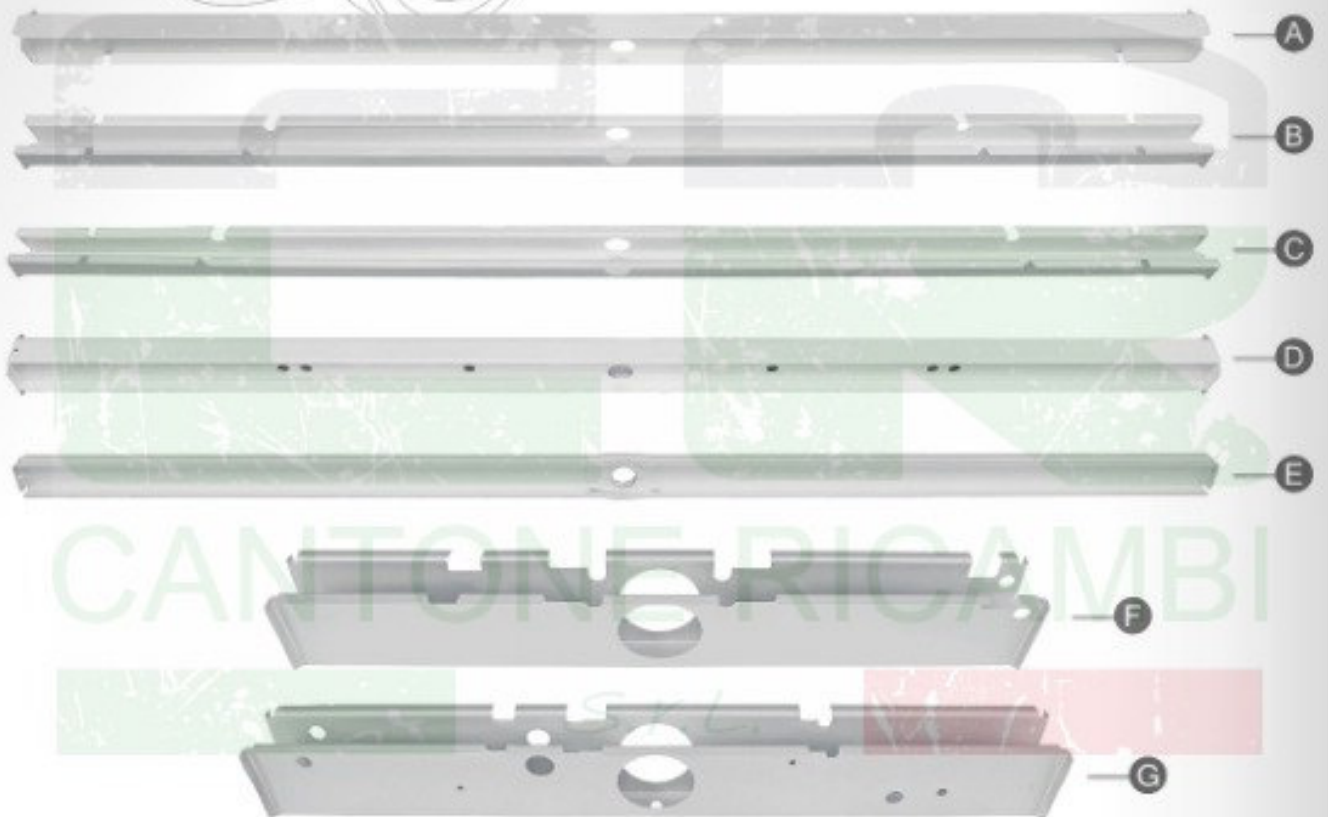

A 0890-58 / 211 801 361A 03/50-07/79
TOP HAT SECTION FRONT UNDER
RIBBED FLOOR

C 0890-58-2 / 211 801 371 03/50-07/59
TOP HAT SECTION REAR UNDER
RIBBED FLOOR

E 0890-59 / 211 801 381C 08/50-01/73
H-SECTION UNDER RIBBER FLOOR

G 0890-63 / 211 703 475C 03/55-07/67
CHASSIS OUTRIGGER CENTRE REAR

B 0890-58-3 / 211 801 363D 03/50-07/67
TOP HAT SECTION CENTER UNDER
RIBBED FLOOR

D 0890-58-1 / 211 801 371A 08/59-07/67
TOP HAT SECTION REAR UNDER
RIBBED FLOOR

F 0890-62 / 211 703 391B 03/50-07/67
CHASSIS OUTRIGGER CENTRE FRONT