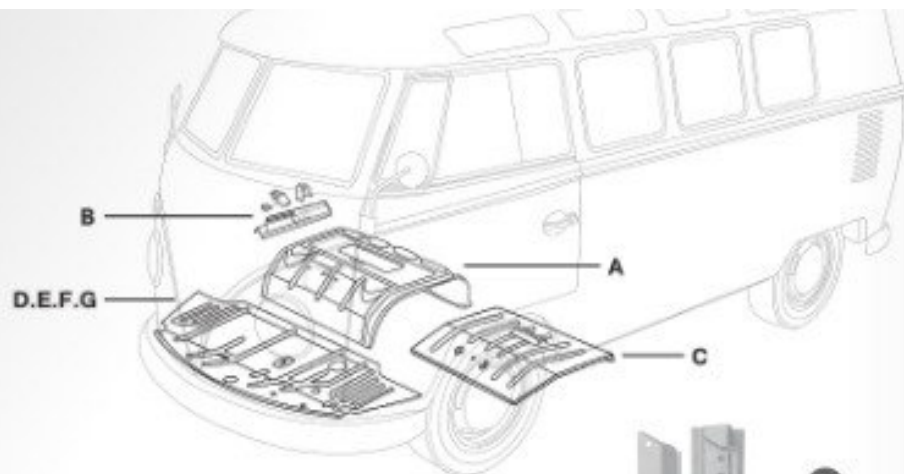

**E** 0890-46 / 211 813 163 03/50-07/67  
PLATFORM TRAY LEFT REAR

**F** 0890-47 / 211 813 164 03/50-07/67  
BATTERY TRAY

**G** 0890-48 / 211 813 167 03/50-07/67  
COVER PLATE ENGINE LEFT

**H** 0890-49 / 211 813 168 03/50-07/67  
COVER PLATE ENGINE RIGHT