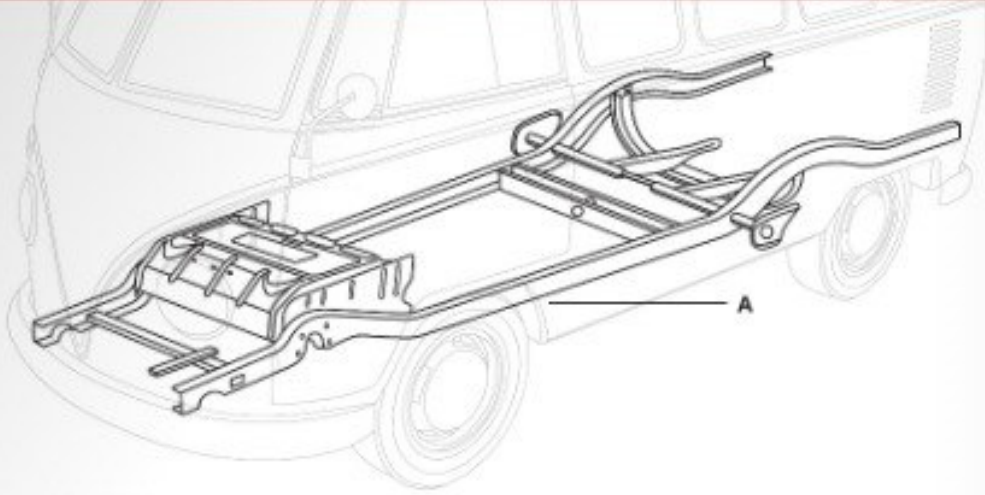

COMING SOON
A 0890-702 03/55-07/59
CHASSIS COMPLETE