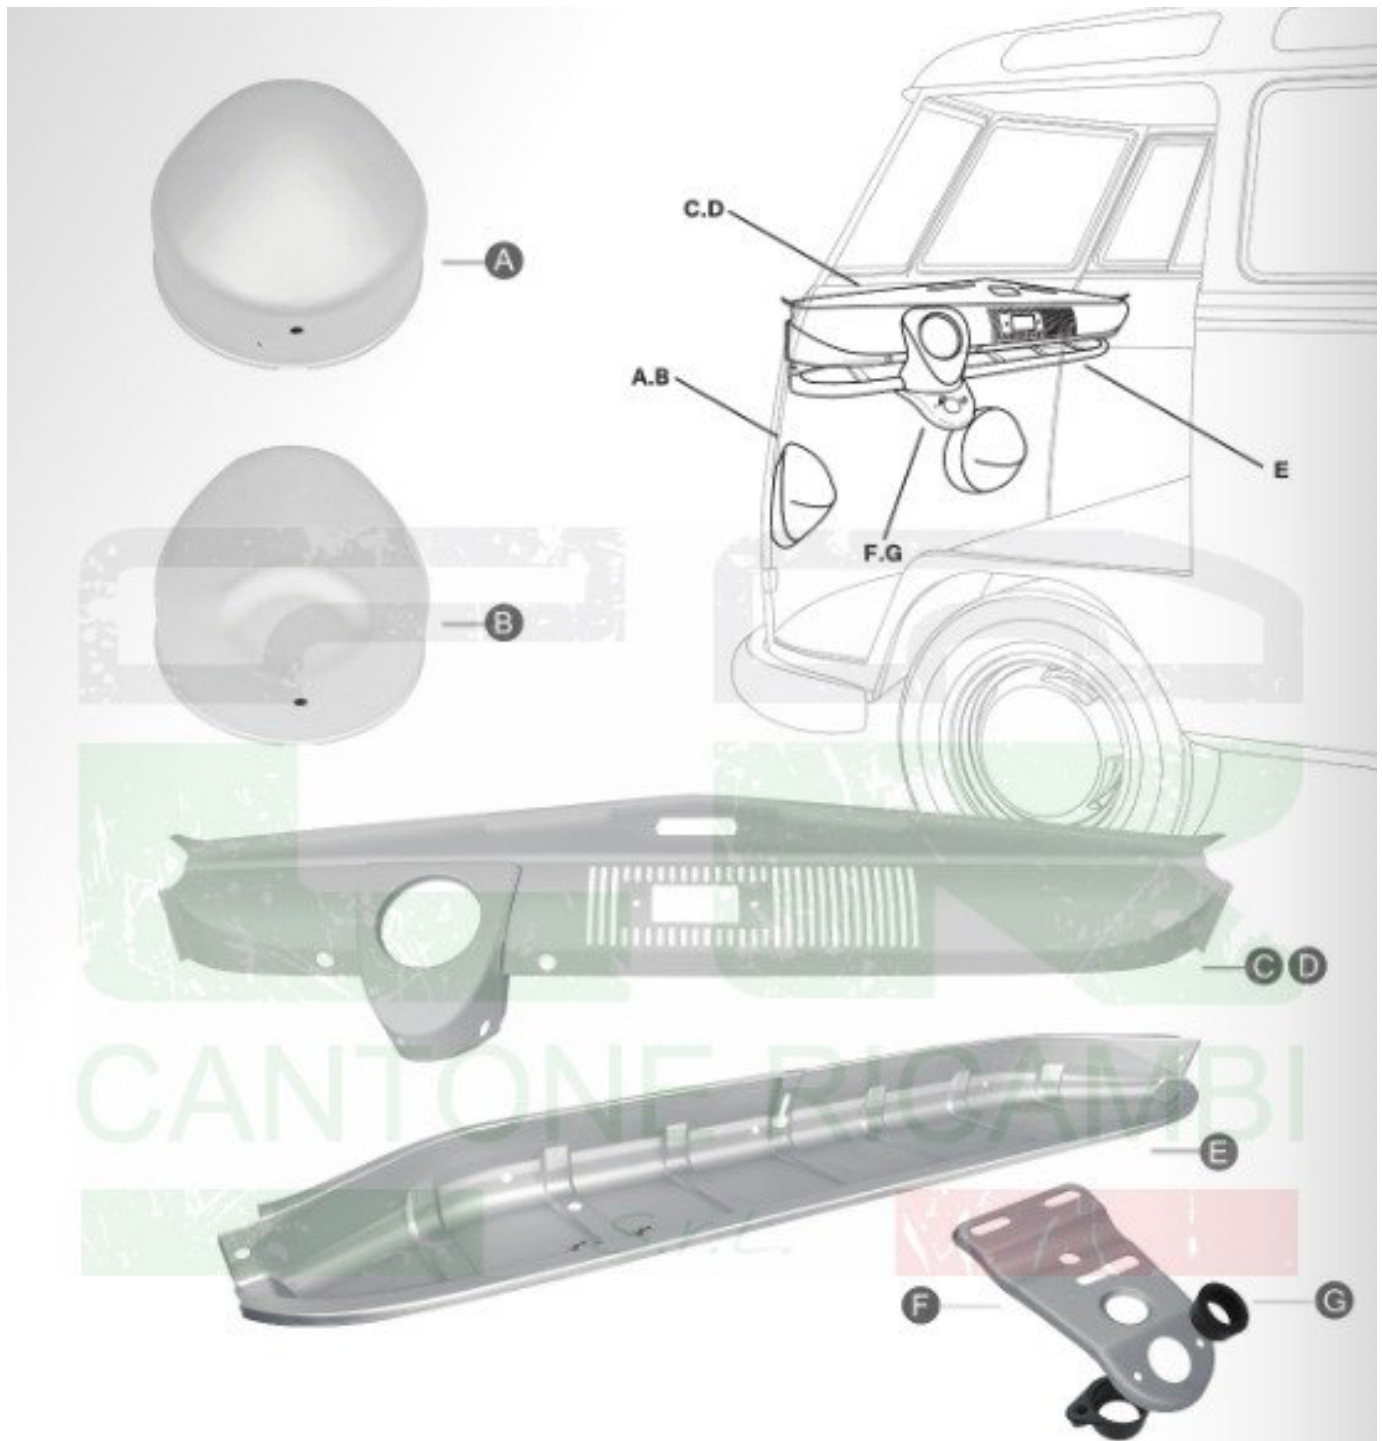

A 0185-100 / 211 805 265A 03/50-12/62
HEADLIGHT BOWL

C 0890-982 / 211 805 051M 03/55-06/61
DASHBOARD LHD

E 0890-182 / 211 805 20 03/55-04/61
TRAY UNDER DASHBOARD

B 0185-200 / 211 805 265B 12/62-07/67
HEADLIGHT BOWL

D 0890-983 / 214 805 051M 03/55-04/61
DASHBOARD RHD

F 0890-184 / 211 415 605C 03/55-07/67
STEERING COLUMN BRACKET UNDER DASHBOARD

G 1370-555 / 211 415 637A + 211 415 631A 03/55-07/67
BUSHING WITH CLAMP UPPER STEERING COLUMN