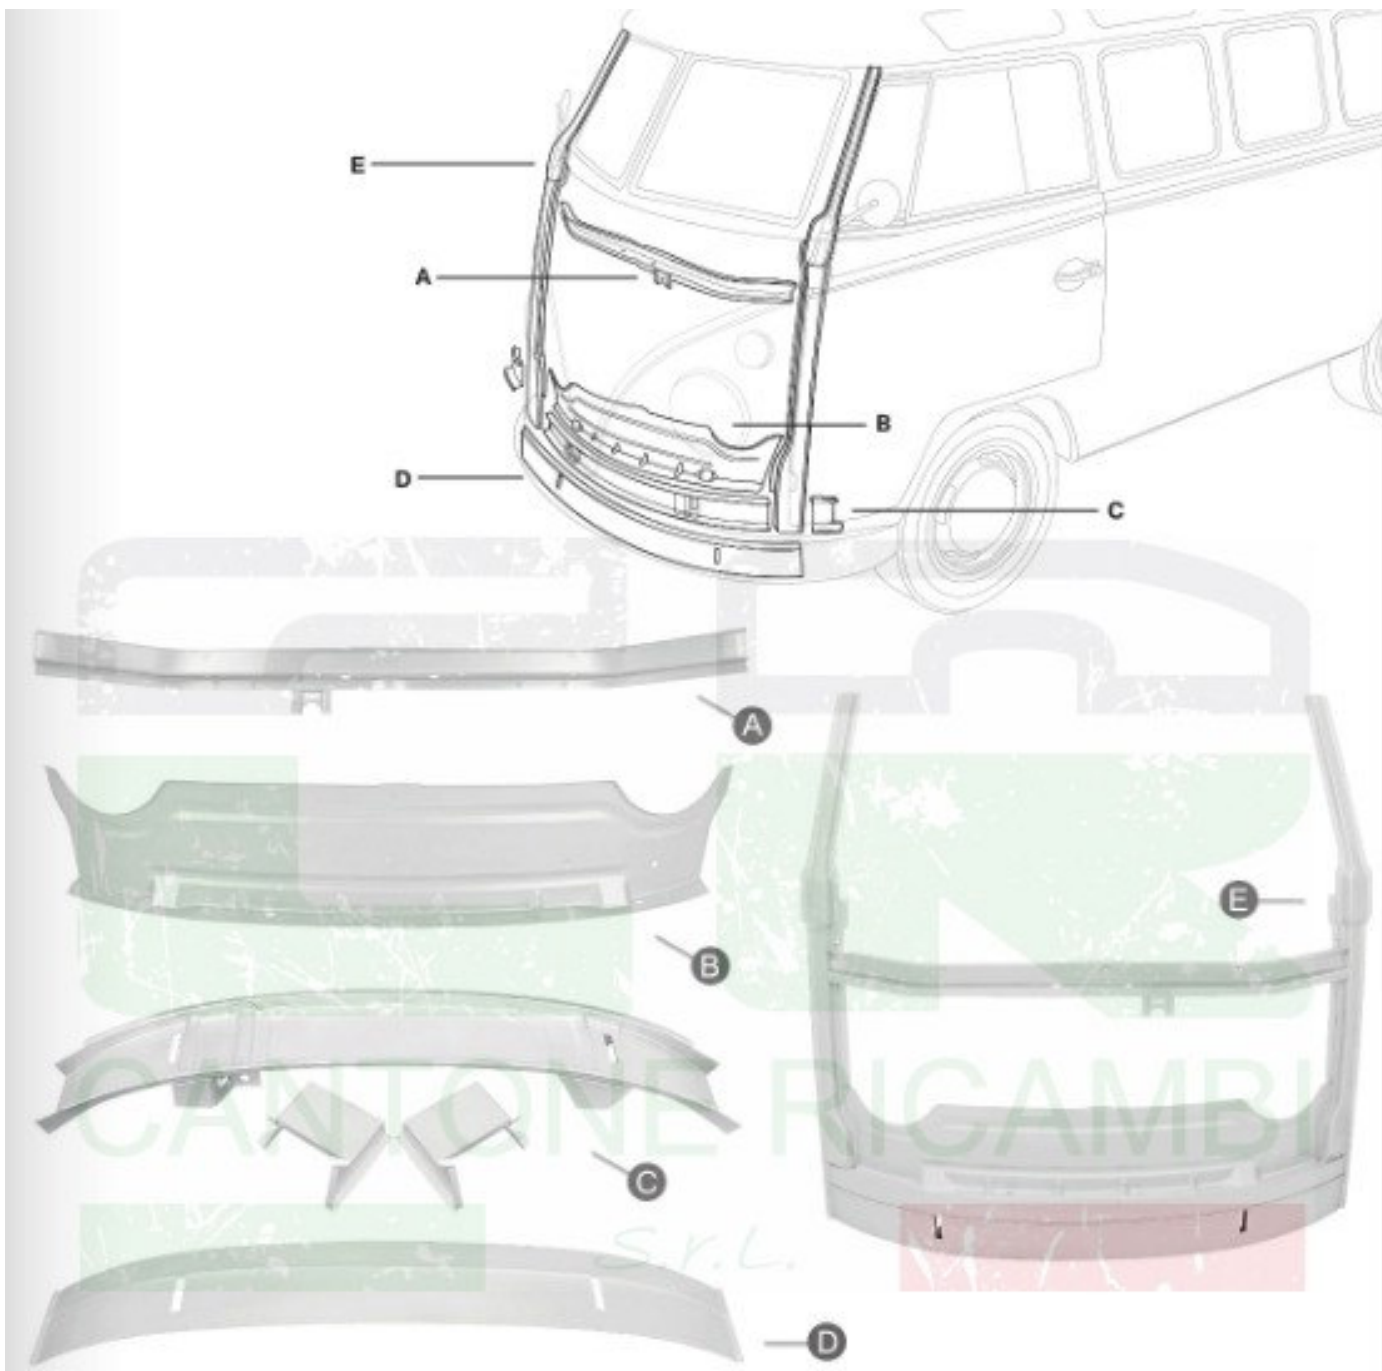

- **A** 0890-181 / 211 805 291 03/55-07/67
  CROSSMEMBER UNDER DASHBOARD LHD
- **C** 0890-18 / 211 703 071B 03/50-07/67
  INNER FRONT VALANCE WITH BRACKETS
- **E** 0890-980 / 211 805 333 03/55-07/67
  FRONT INNER FRAME ASSEMBLY LHD

- **B** 0890-975 / 211 805 333 03/50-07/67
  INNER FRONT PANEL
- **D** 0890-20 / 211 703 073A 03/50-07/67
  OUTER FRONT PANEL WITH WELDING STRIP