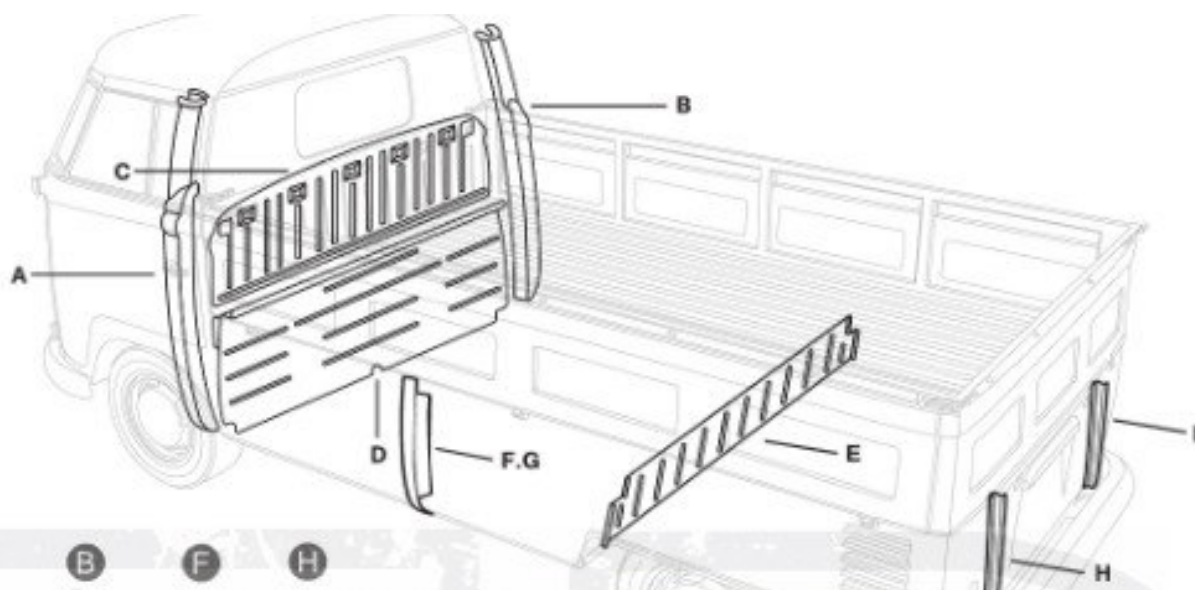

A 0890-914 / 261 809 251D 03/55-12/63
B-POST COMPLETE LEFT, SINGLE CAB

B 0890-915 / 261 809 252D 03/55-12/63
B-POST COMPLETE RIGHT, SINGLE CAB

C 0890-78 / 261 805 431C/B/F 08/52-07/79
FRONT PANEL LOADING BED, PICK-UP

D 0890-797 / 261 801 081 08/52-07/67
BULKHEAD, SINGLE CAB

E 0890-772 / 261 801 485 03/55-07/65
DIVIDER PANEL ENGINE/FUELTANK, PICK-UP

COMING SOON
F 0890-918 08/52-07/67
C-POST LEFT, SINGLE CAB

COMING SOON
G 0890-919 08/52-07/67
C-POST RIGHT, SINGLE CAB

H 0890-924 / 261 813 417 -07/67
D-POST LEFT, PICK-UP

I 0890-925 / 261 813 418A -07/67
D-POST RIGHT, PICK-UP