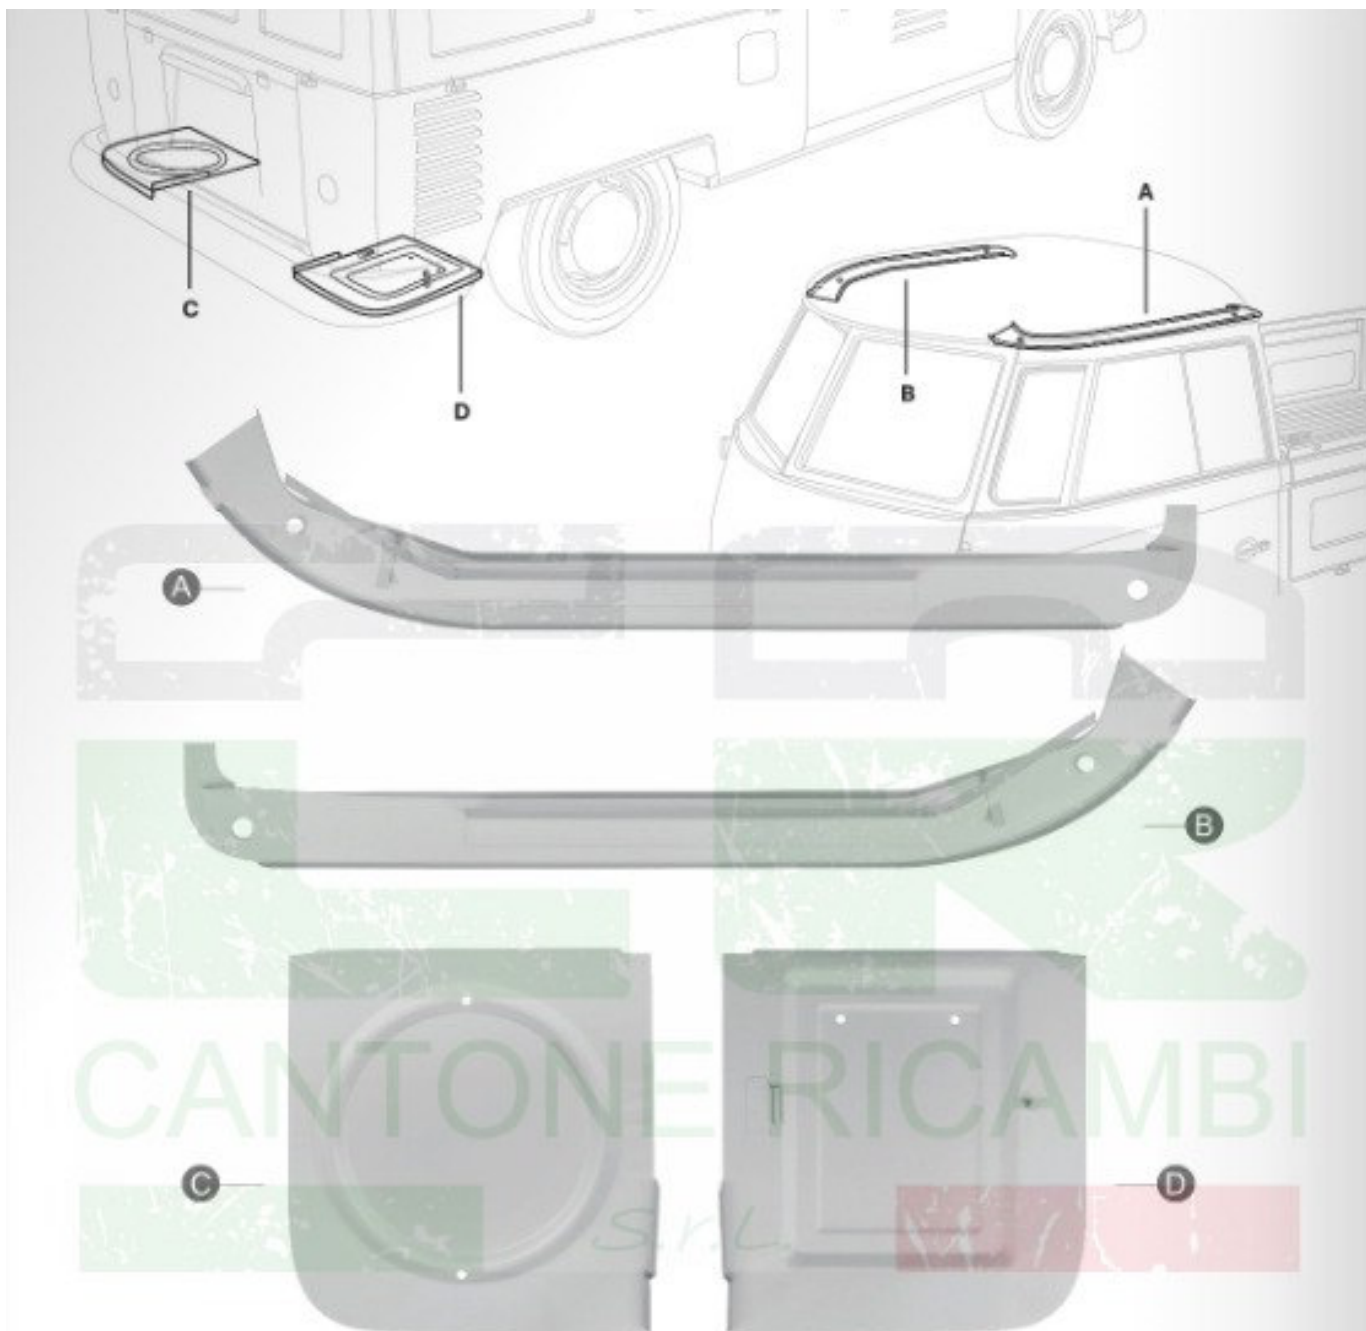

SUPPORT FRAME UNDER LOADINGBED PICK-UP

**A** 0890-889 / 261 817 517A 03/55-07/67  
ROOF GUTTER LEFT SINGLE CAB

**B** 0890-888 / 261 817 518A 03/55-07/67  
ROOF GUTTER RIGHT SINGLE CAB

**C** 0890-465 08/52-07/67  
PLATFORM TRAY LEFT REAR PICK-UP