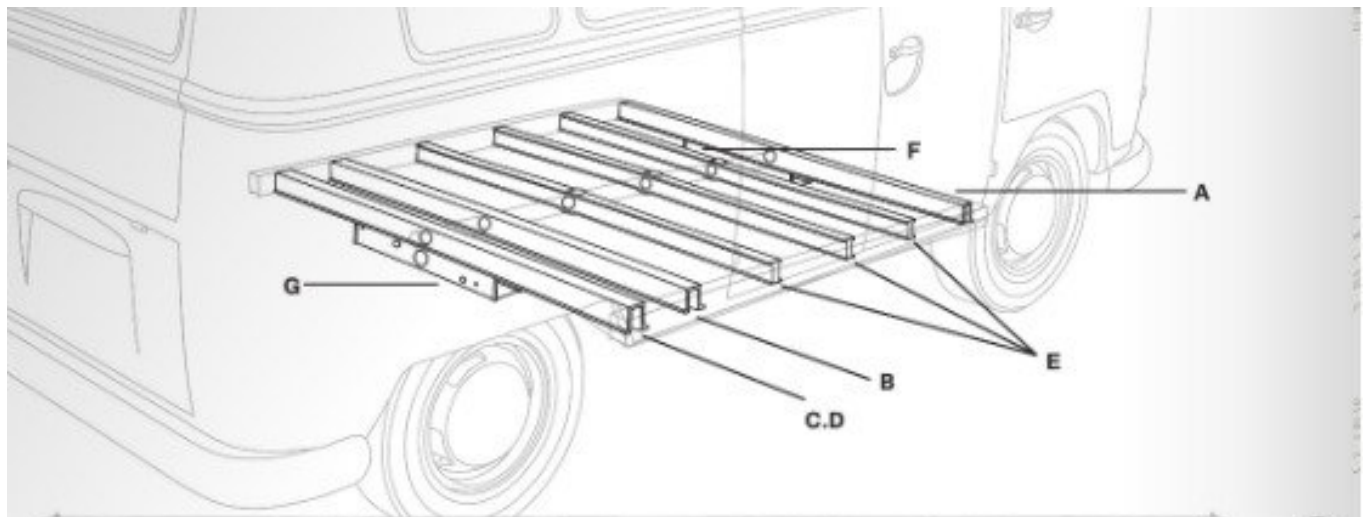

A 0890-58 / 211 801 361A 03/50-07/79
TOP HAT SECTION FRONT UNDER
RIBBED FLOOR

C 0890-58-2 / 211 801 371 03/50-07/59
TOP HAT SECTION REAR UNDER
RIBBED FLOOR

E 0890-59 / 211 801 381C 08/50-01/73
H-SECTION UNDER RIBBER FLOOR

G 0890-63 / 211 703 475C 03/55-07/67
CHASSIS OUTRIGGER CENTRE REAR

B 0890-58-3 / 211 801 363D 03/50-07/67
TOP HAT SECTION CENTER UNDER
RIBBED FLOOR

D 0890-58-1 / 211 801 371A 08/59-07/67
TOP HAT SECTION REAR UNDER
RIBBED FLOOR

F 0890-62 / 211 703 391B 03/50-07/67
CHASSIS OUTRIGGER CENTRE FRONT