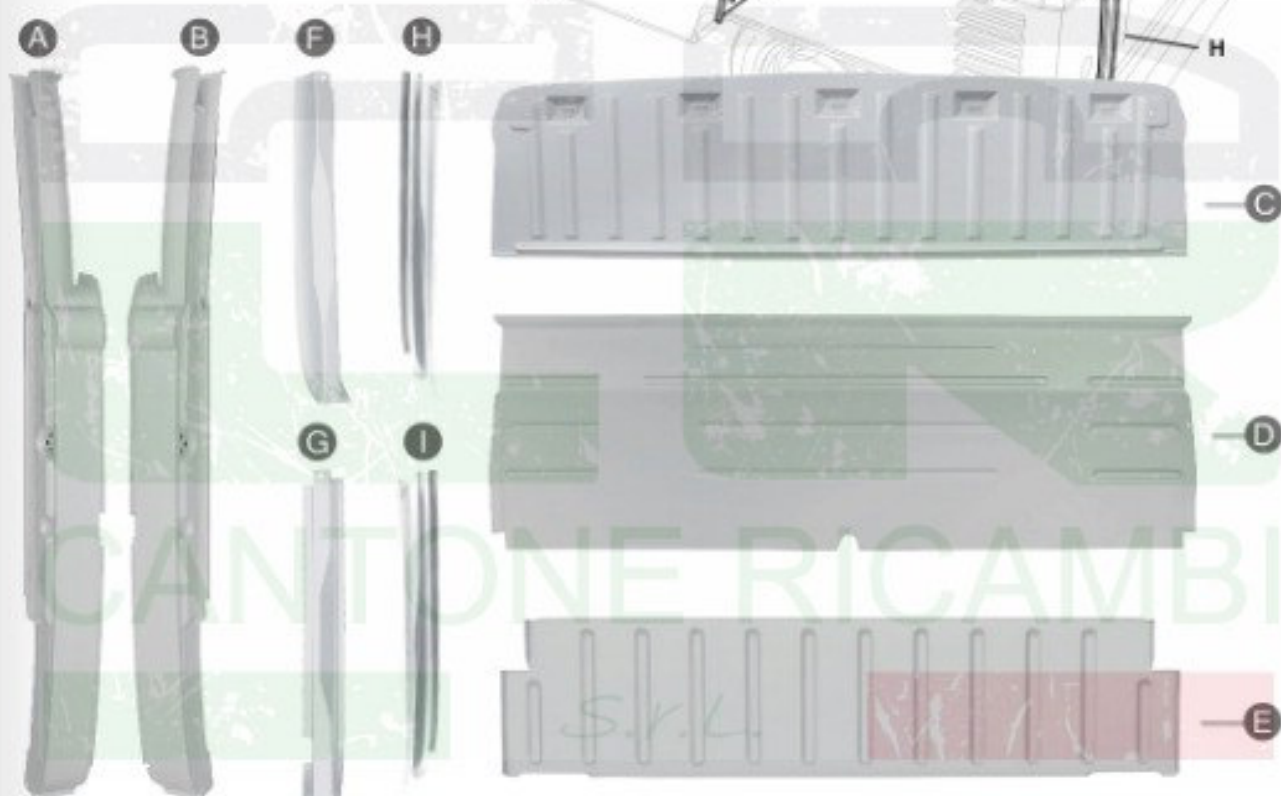

A 0890-914 / 261 809 251D 03/55-12/63
B-POST COMPLETE LEFT, SINGLE CAB

B 0890-915 / 261 809 252D 03/55-12/63
B-POST COMPLETE RIGHT, SINGLE CAB

C 0890-78 / 261 805 431C/B/F 08/52-07/79
FRONT PANEL LOADING BED, PICK-UP

D 0890-797 / 261 801 081 08/52-07/67
BULKHEAD, SINGLE CAB

E 0890-772 / 261 801 485 03/55-07/65
DIVIDER PANEL ENGINE/FUELTANK, PICK-UP

COMING SOON
F 0890-918 08/52-07/67
C-POST LEFT, SINGLE CAB

COMING SOON
G 0890-919 08/52-07/67
C-POST RIGHT, SINGLE CAB

H 0890-924 / 261 813 417 -07/67
D-POST LEFT, PICK-UP

I 0890-925 / 261 813 418A -07/67
D-POST RIGHT, PICK-UP