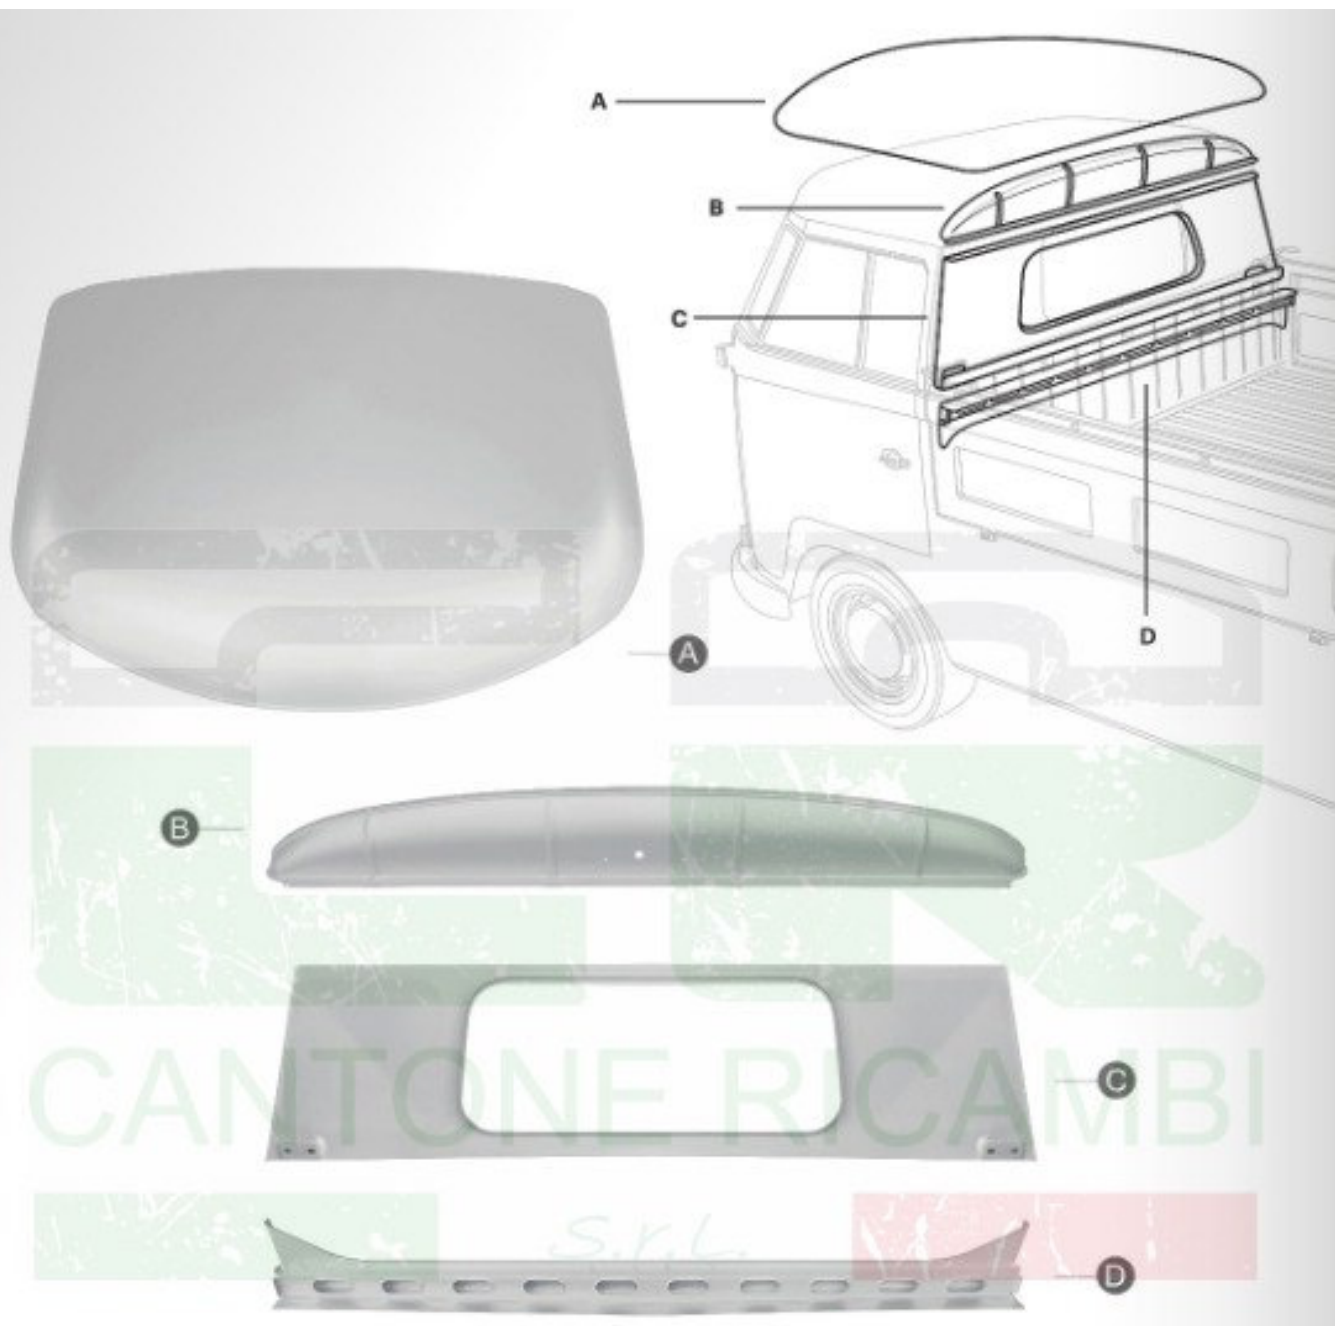

A 0890-840 / 261 817 021A 03/55-07/67
ROOF SINGLE CAB

B 0890-783 08/52-07/67
REAR WINDOW UPPER PANEL PICK-UP

C 0890-781 / 261 805 421C 08/52-07/65
REAR WINDOW PANEL PICK-UP

D 0890-782 / 261 805 441B 08/52-07/67
REAR WINDOW PANEL CROSS BEAM PICK-UP