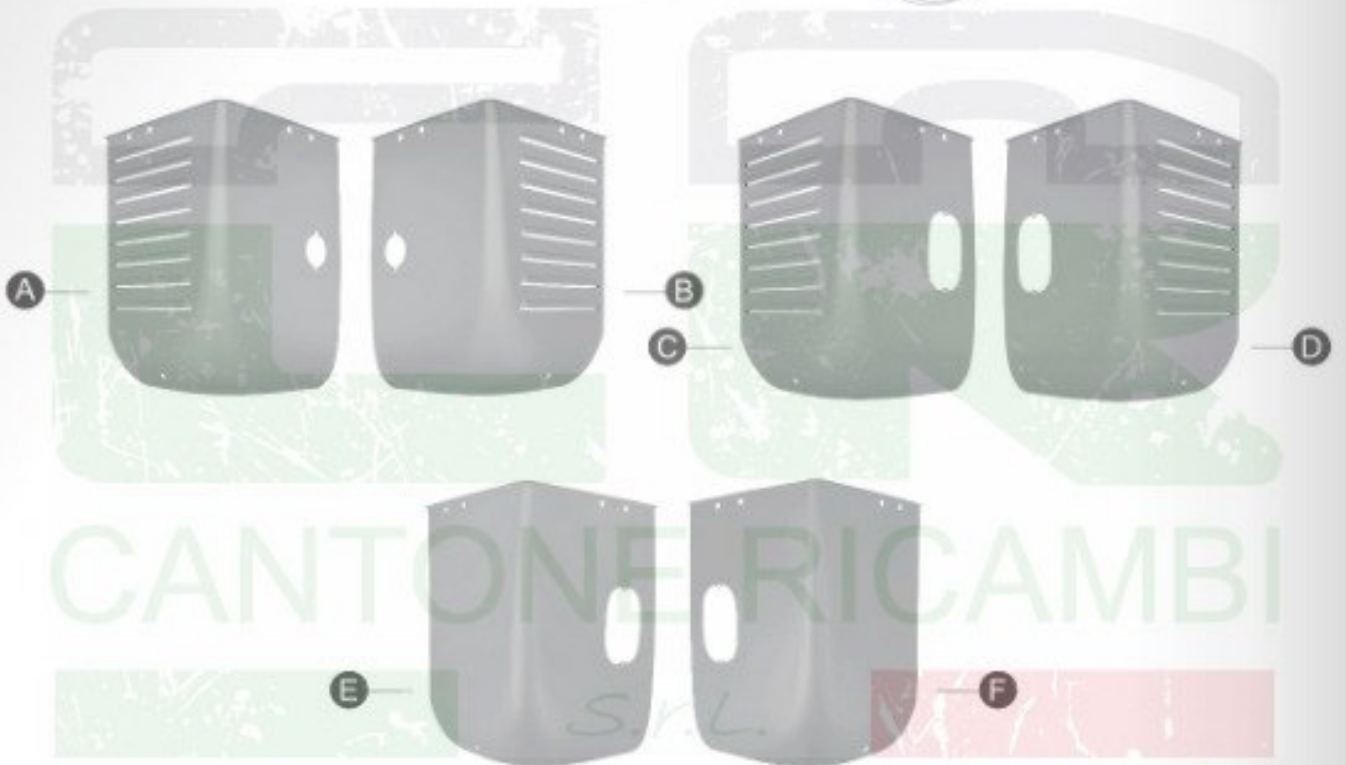

COMING SOON
A COMING SOON 58-62
REAR CORNER PICK-UP LH

COMING SOON
C 0890-944 / 261 813 355C 08/63-07/66
REAR CORNER COMPLETE PICK-UP LEFT

COMING SOON
E 0890-946 / 261 813 355E 08/66-07/67
REAR CORNER COMPLETE PICK-UP LEFT

COMING SOON
B COMING SOON 58-62
REAR CORNER PICK-UP RH

D 0890-945 / 261 813 356C 08/63-07/66
REAR CORNER COMPLETE PICK-UP RIGHT

F 0890-947 / 261 813 356E 08/66-07/67
REAR CORNER COMPLETE PICK-UP RIGHT