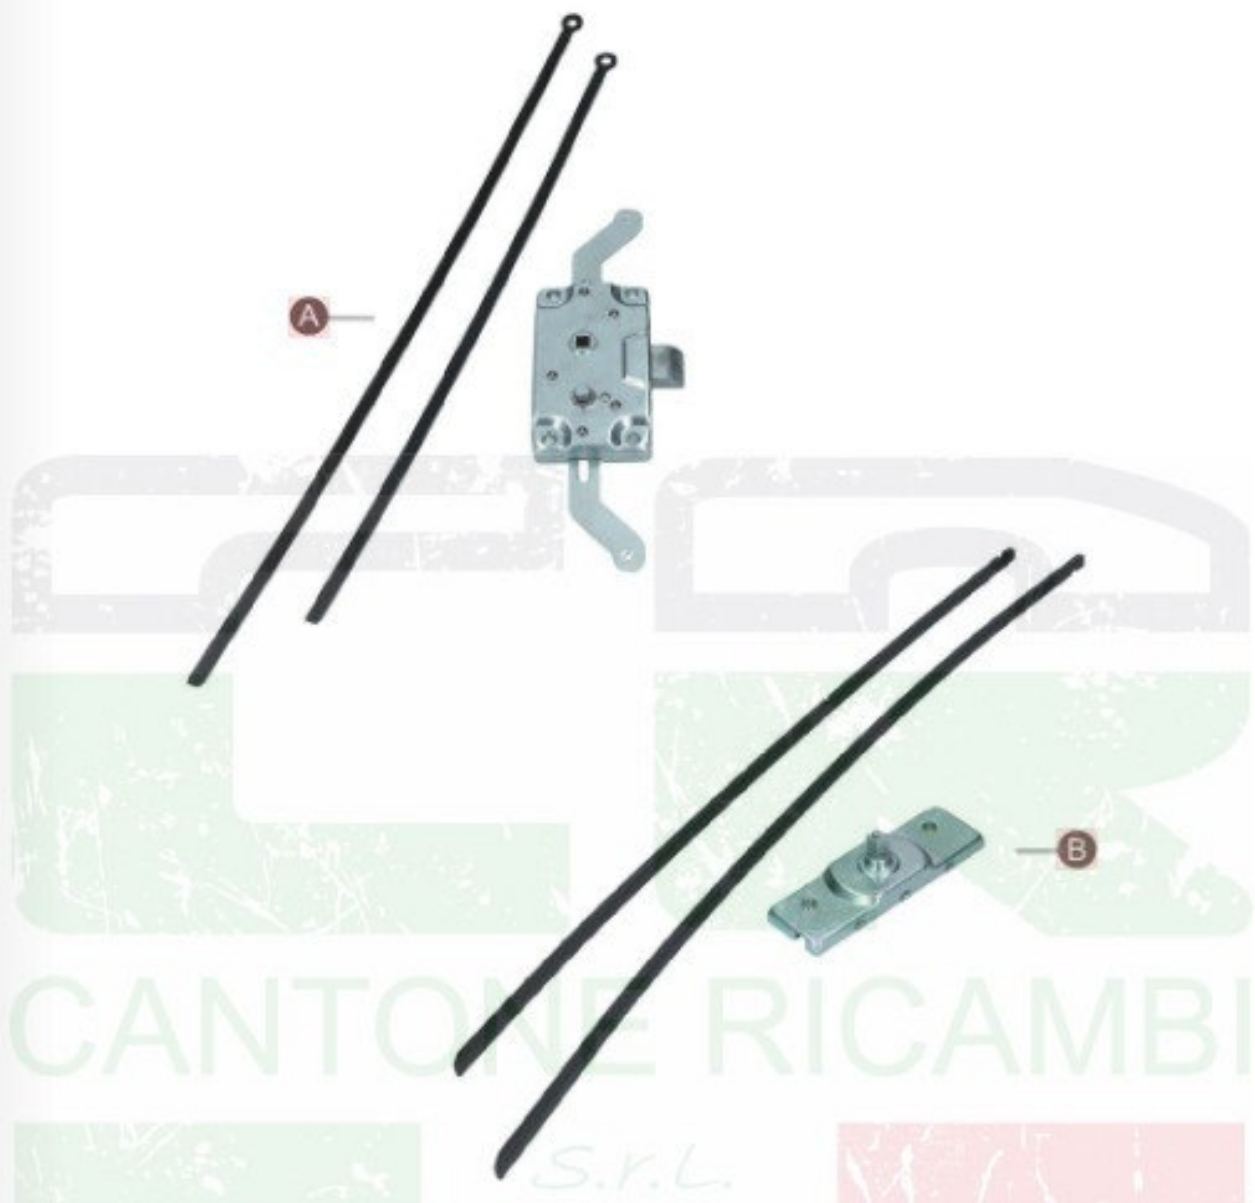

A 0436-530 / 211 8471 605D + 211 841 661A+665A
CARGO DOOR LOCK MECHANISM WITH LOCKING RODS
RIGHT FRONT /LEFT REAR 03/55-07/62

B 0436-535 / 211 841 705A + 211 841 761A+765A
CARGO DOOR LOCK MECHANISM WITH LOCKING RODS
RIGHT REAR /LEFT FRONT 03/55-07/62

C 0436-540 / 211 841 605D + 211 841 661B+665B
CARGO DOOR LOCK MECHANISM WITH LOCKING RODS
RIGHT FRONT /LEFT REAR 08/62-07/67

D 0436-545 / 211 841 761B + 211 841 761B+765B
CARGO DOOR LOCK MECHANISM WITH LOCKING RODS
RIGHT REAR /LEFT FRONT 08/62-07/67

COMING SOON
E 0436-420 / 211 837 015B 03/50-12/60
CAB DOOR LOCK MECHANISM SET LEFT

COMING SOON
F 0436-421 / 211 837 015C 12/60-12/63
CAB DOOR LOCK MECHANISM SET LEFT

COMING SOON
G 0436-430 / 211 837 016B 03/50-12/60
CAB DOOR LOCK MECHANISM SET RIGHT

COMING SOON
H 0436-431 / 211 837 016C 12/60-12/63
CAB DOOR LOCK MECHANISM SET RIGHT